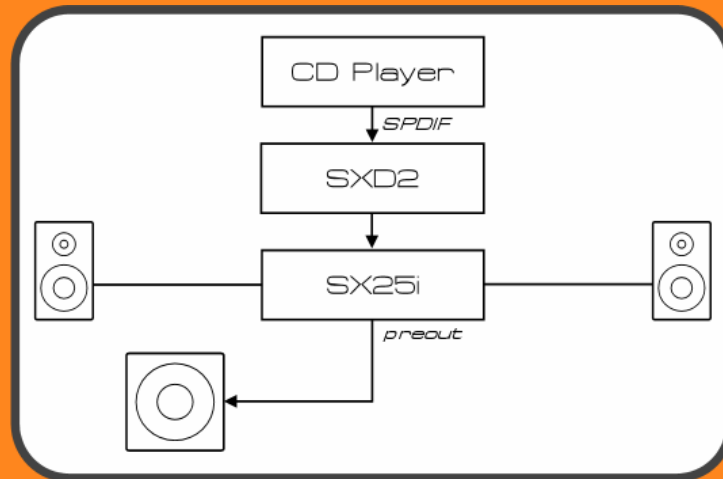

High-End Two-Channel Sub/Sat

- Small and Unimposing
- Modern styling
- Discrete Class AB amplification
- Over-sampled 176.4kHz/192kHz audio
- 24-bit resolution stereo sound

Sub/sat systems comprise of a subwoofer and satellite speakers, where the subwoofer reproduces low to lower-mid frequencies and the satellite speakers (typically very small) handle the upper-mid to high frequencies.

Do not be tricked into thinking the small stature means it does not pack a punch. The SX25i Integrated Amplifier has one of the highest power densities (Watts per cubic centimetre) of any analogue amplifier on the market. This translates to small and powerful.